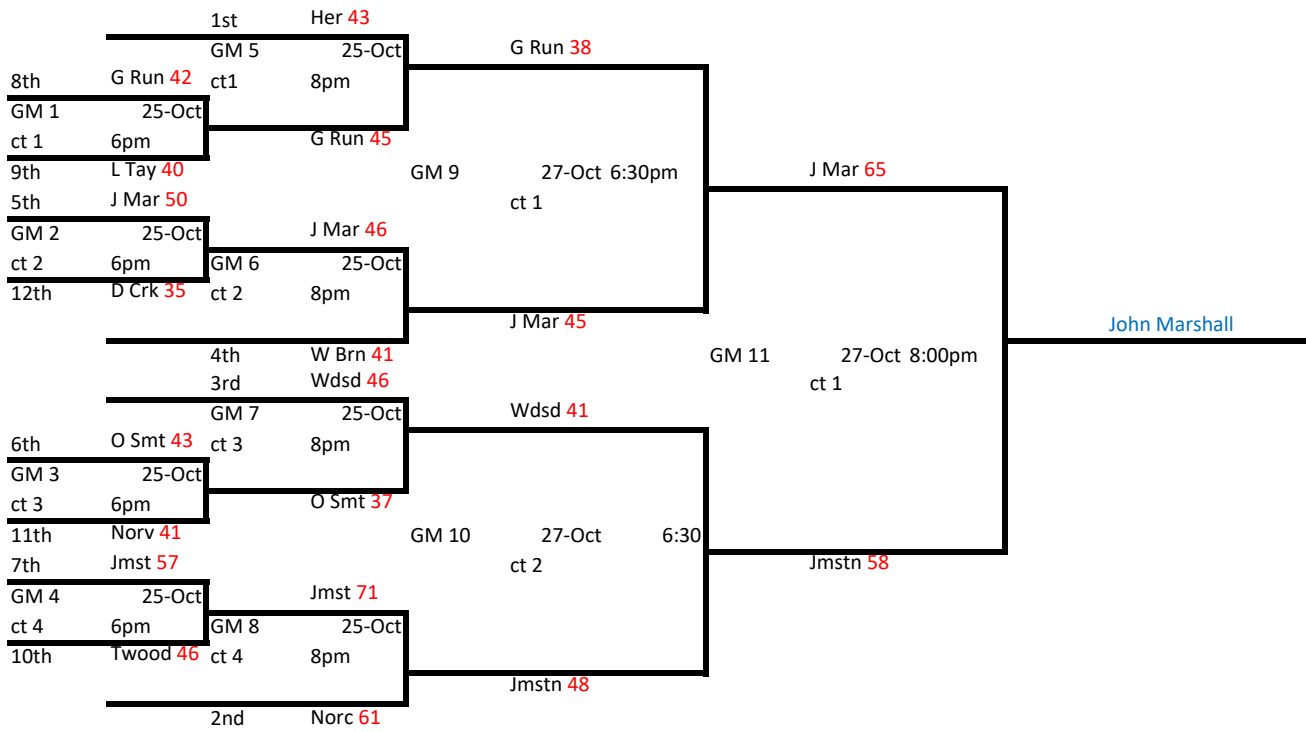

Moore Bracket Play

Young Bracket Play

JV Bracket Play

Schedule Grid

Tuesday									
9/20/2016		2	3	4	5	6	7	8	
6:00pm	Y1-Y14	Y2-Y13	Y3-Y12	Y4-Y11	Y5-Y10	Y6-Y9	Y7-Y8	JVY2-Y7	M1 Jamestown
7:00pm	M1-M11	M12-M10	M2-M9	M3-M8	M4-M7	M5-M6	JVY4-Y5	JVY3-Y6	M2 Deep Crk
8:00pm	Y2-Y11	Y3-Y10	Y4-Y9	Y5-Y8	Y6-Y7	Y1-Y13	Y14-Y12	JVM2-M7	M3 Green Run
9:00pm	M11-M9	M2-M7	M3-M6	M4-M5	M1-M10	M12-M8	JVM4-M5	JVM3-M6	M4 Oscar Smith
Tuesday									
9/27/2016		1	2	3	4	5	6	7	8
6:00pm	M1-M5	M6-M4	M8-M2	M10-M11	M9-M12	M7-M3	JVM1-JVM7	JVM3-M4	M7 Woodside
7:00pm	Y13-Y11	Y14-Y10	Y2-Y9	Y3-Y8	Y4-Y7	Y5-Y6	Y1-Y12	JVM2-M5	M8 Norview
8:00pm	M9-M10	M5-M3	M7-M12	M6-M2	M8-M11	M1-M4	JVY1-Y7	JVY3-Y4	M9 Norcom
9:00pm	Y1-Y11	Y12-Y10	Y13-Y9	Y14-Y8	Y2-Y7	Y3-Y6	Y4-Y5	JVY2-Y5	M10 L Taylor
Tuesday									
10/4/2016		1	2	3	4	5	6	7	8
6:00pm	Y10-Y8	Y11-Y7	Y12-Y6	Y13-Y5	Y14-Y4	Y2-Y3	Y1-Y9	JVM2-M3	Y1 Denbigh
7:00pm	M12-M2	M9-M5	M11-M3	M1-M7	M10-M4	M8-M6	JVY2-Y3	JVY6-Y1	Y2 P Anne
8:00pm	Y1-Y8	Y9-Y7	Y10-Y6	Y11-Y5	Y12-Y4	Y13-Y3	Y14-Y2	JVM6-M1	Y3 Nans River
9:00pm	M1-M6	M7-M5	M8-M4	M9-M3	M10-M2	M11-M12			Y4 Menchville
Tuesday									
10/11/2016		1	2	3	4	5	6	7	8
6:00pm	M4-M2	M5-M12	M1-M3	M6-M11	M7-M10	M8-M9	JVM1-M5	JVM4-M6	Y7 J-Town 2
7:00pm	Y8-Y6	Y9-Y5	Y10-Y4	Y11-Y3	Y12-Y2	Y13-Y14	Y1-Y7	JVM7-M3	Y8 Wilson
8:00pm	M10-M6	M11-M5	M2-M3	M9-M7	M1-M8	M12-M4	JVY1-Y5	JVY4-Y6	Y9 Lafayette
9:00pm	Y9-Y3	Y10-Y2	Y11-Y14	Y12-Y13	Y1-Y6	Y7-Y5	Y8-Y4	JVY7-Y3	Y10 Kempsville
Wednesday									
10/12/16		1	2	3	4	5	6	7	8
6:00pm	JVY1-Y4	JVY5-Y3	JVY6-Y2	JVY7-M7					Y13 Warhill
7:00pm	JVM1-M4	JVM5-M3	JVM6-M2						Y14 Indian River
8:00pm	JVY4-Y2	JVY1-Y3	JVY6-Y7	JVY5-M5					
9:00pm	JVM4-M2	JVM1-M3	JVM6-M7						
Tuesday									
10/18/2016		1	2	3	4	5	6	7	8
6:00pm	Y1-Y5	Y6-Y4	Y7-Y3	Y8-Y2	Y9-Y14	Y10-Y13	Y11-Y12	JVY1-Y2	
7:00pm	M1-M12	M2-M11	M3-M10	M6-M7	M4-M9	M5-M8	JVY5-Y6	JVY4-Y7	
8:00pm	Y4-Y2	Y1-Y3	Y5-Y14	Y6-Y13	Y7-Y12	Y8-Y11	Y9-Y10	JVM1-M2	
9:00pm	M10-M8	M11-M7	M12-M6	M2-M5	M3-M4	M1-M9	JVM5-M6	JVM4-M7	Empty
Thursday									
10/20/2016		1	2	3	4	5	6	7	8
6:00pm	JVM1-Y3	JVM3-Y7	JVM6-Y2	JVM2-Y5					Varsity
7:00pm	JVM4-Y4	JVM5-Y1	JVM7-Y6						Varsity
8:00pm	JVM3-Y4	JVM1-Y7	JVM2-Y2	JVM6-Y5					
9:00pm	JVM7-Y1	JVM4-Y3	JVM5-Y6						
Tuesday									
10/25/2016									
6:00pm	Game 1	Game 2	Game 3	Game 4	Game 1	Game 2	Game 3	Game 4	
7:00pm	Game 1	Game 2	Game 3	Game 4	Game 5	Game 6	Game 5	Game 6	
8:00pm	Game 5	Game 6	Game 7	Game 8	Game 7	Game 8			
9:00pm	Game 7	Game 8	Game 9	Game 10	Game 9	Game 10			
Thursday									
10/27/2016									
6:30pm	Game 9	Game 10	Game 11	Game 12	Game 11	Game 12			
8:00pm	Game 11	Game 13	Game 13						