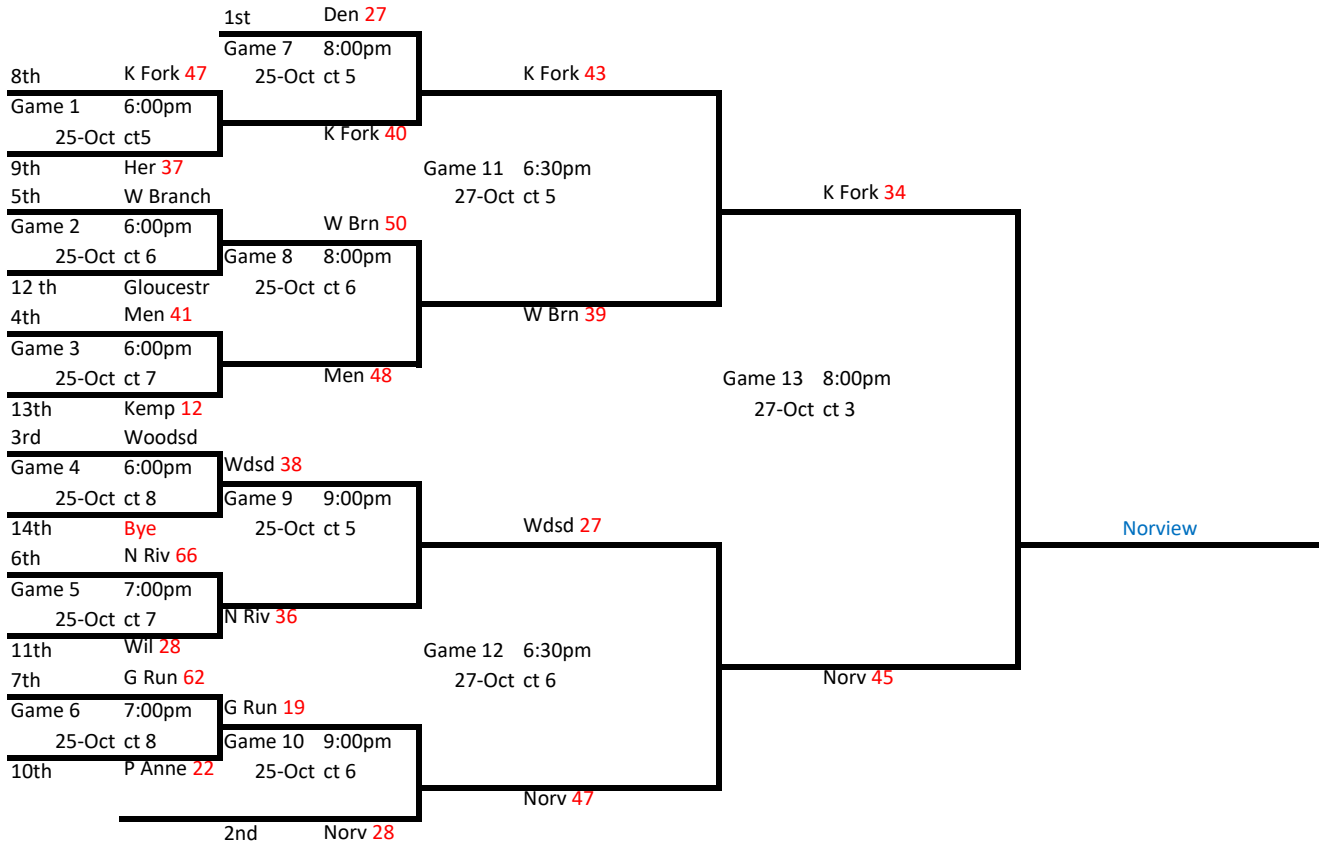

Moore Bracket Play

Young Bracket Play

JV Bracket Play

Schedule Grid

Tuesday									
9/20/2016		2	3	4	5	6	7	8	
6:00pm	Y1-Y14	Y2-Y13	Y3-Y12	Y4-Y11	Y5-Y10	Y6-Y9	Y7-Y8	JVY2-Y7	M1 Jamestown
7:00pm	M1-M11	M12-M10	M2-M9	M3-M8	M4-M7	M5-M6	JVY4-Y5	JVY3-Y6	M2 Deep Crk
8:00pm	Y2-Y11	Y3-Y10	Y4-Y9	Y5-Y8	Y6-Y7	Y1-Y13	Y14-Y12	JVM2-M7	M3 Green Run
9:00pm	M11-M9	M2-M7	M3-M6	M4-M5	M1-M10	M12-M8	JVM4-M5	JVM3-M6	M4 Oscar Smith
Tuesday									
9/27/2016		1	2	3	4	5	6	7	8
6:00pm	M1-M5	M6-M4	M8-M2	M10-M11	M9-M12	M7-M3	JVM1-JVM7	JVM3-M4	M7 Woodside
7:00pm	Y13-Y11	Y14-Y10	Y2-Y9	Y3-Y8	Y4-Y7	Y5-Y6	Y1-Y12	JVM2-M5	M8 Norview
8:00pm	M9-M10	M5-M3	M7-M12	M6-M2	M8-M11	M1-M4	JVY1-Y7	JVY3-Y4	M9 Norcom
9:00pm	Y1-Y11	Y12-Y10	Y13-Y9	Y14-Y8	Y2-Y7	Y3-Y6	Y4-Y5	JVY2-Y5	M10 L Taylor
Tuesday									
10/4/2016		1	2	3	4	5	6	7	8
6:00pm	Y10-Y8	Y11-Y7	Y12-Y6	Y13-Y5	Y14-Y4	Y2-Y3	Y1-Y9	JVM2-M3	Y1 Denbigh
7:00pm	M12-M2	M9-M5	M11-M3	M1-M7	M10-M4	M8-M6	JVY2-Y3	JVY6-Y1	Y2 P Anne
8:00pm	Y1-Y8	Y9-Y7	Y10-Y6	Y11-Y5	Y12-Y4	Y13-Y3	Y14-Y2	JVM6-M1	Y3 Nans River
9:00pm	M1-M6	M7-M5	M8-M4	M9-M3	M10-M2	M11-M12			Y4 Menchville
Tuesday									
10/11/2016		1	2	3	4	5	6	7	8
6:00pm	M4-M2	M5-M12	M1-M3	M6-M11	M7-M10	M8-M9	JVM1-M5	JVM4-M6	Y7 J-Town 2
7:00pm	Y8-Y6	Y9-Y5	Y10-Y4	Y11-Y3	Y12-Y2	Y13-Y14	Y1-Y7	JVM7-M3	Y8 Wilson
8:00pm	M10-M6	M11-M5	M2-M3	M9-M7	M1-M8	M12-M4	JVY1-Y5	JVY4-Y6	Y9 Lafayette
9:00pm	Y9-Y3	Y10-Y2	Y11-Y14	Y12-Y13	Y1-Y6	Y7-Y5	Y8-Y4	JVY7-Y3	Y10 Kempsville
Wednesday									
10/12/16		1	2	3	4	5	6	7	8
6:00pm	JVY1-Y4	JVY5-Y3	JVY6-Y2	JVY7-M7					Y13 Warhill
7:00pm	JVM1-M4	JVM5-M3	JVM6-M2						Y14 Indian River
8:00pm	JVY4-Y2	JVY1-Y3	JVY6-Y7	JVY5-M5					
9:00pm	JVM4-M2	JVM1-M3	JVM6-M7						
Tuesday									
10/18/2016		1	2	3	4	5	6	7	8
6:00pm	Y1-Y5	Y6-Y4	Y7-Y3	Y8-Y2	Y9-Y14	Y10-Y13	Y11-Y12	JVY1-Y2	
7:00pm	M1-M12	M2-M11	M3-M10	M6-M7	M4-M9	M5-M8	JVY5-Y6	JVY4-Y7	
8:00pm	Y4-Y2	Y1-Y3	Y5-Y14	Y6-Y13	Y7-Y12	Y8-Y11	Y9-Y10	JVM1-M2	
9:00pm	M10-M8	M11-M7	M12-M6	M2-M5	M3-M4	M1-M9	JVM5-M6	JVM4-M7	Empty
Thursday									
10/20/2016		1	2	3	4	5	6	7	8
6:00pm	JVM1-Y3	JVM3-Y7	JVM6-Y2	JVM2-Y5					Varsity
7:00pm	JVM4-Y4	JVM5-Y1	JVM7-Y6						Varsity
8:00pm	JVM3-Y4	JVM1-Y7	JVM2-Y2	JVM6-Y5					
9:00pm	JVM7-Y1	JVM4-Y3	JVM5-Y6						
Tuesday									
10/25/2016									
6:00pm	Game 1	Game 2	Game 3	Game 4	Game 1	Game 2	Game 3	Game 4	
7:00pm	Game 1	Game 2	Game 3	Game 4	Game 5	Game 6	Game 5	Game 6	
8:00pm	Game 5	Game 6	Game 7	Game 8	Game 7	Game 8			
9:00pm	Game 7	Game 8	Game 9	Game 10	Game 9	Game 10			
Thursday									
10/27/2016									
6:30pm	Game 9	Game 10	Game 11	Game 12	Game 11	Game 12			
8:00pm	Game 11	Game 13	Game 13						