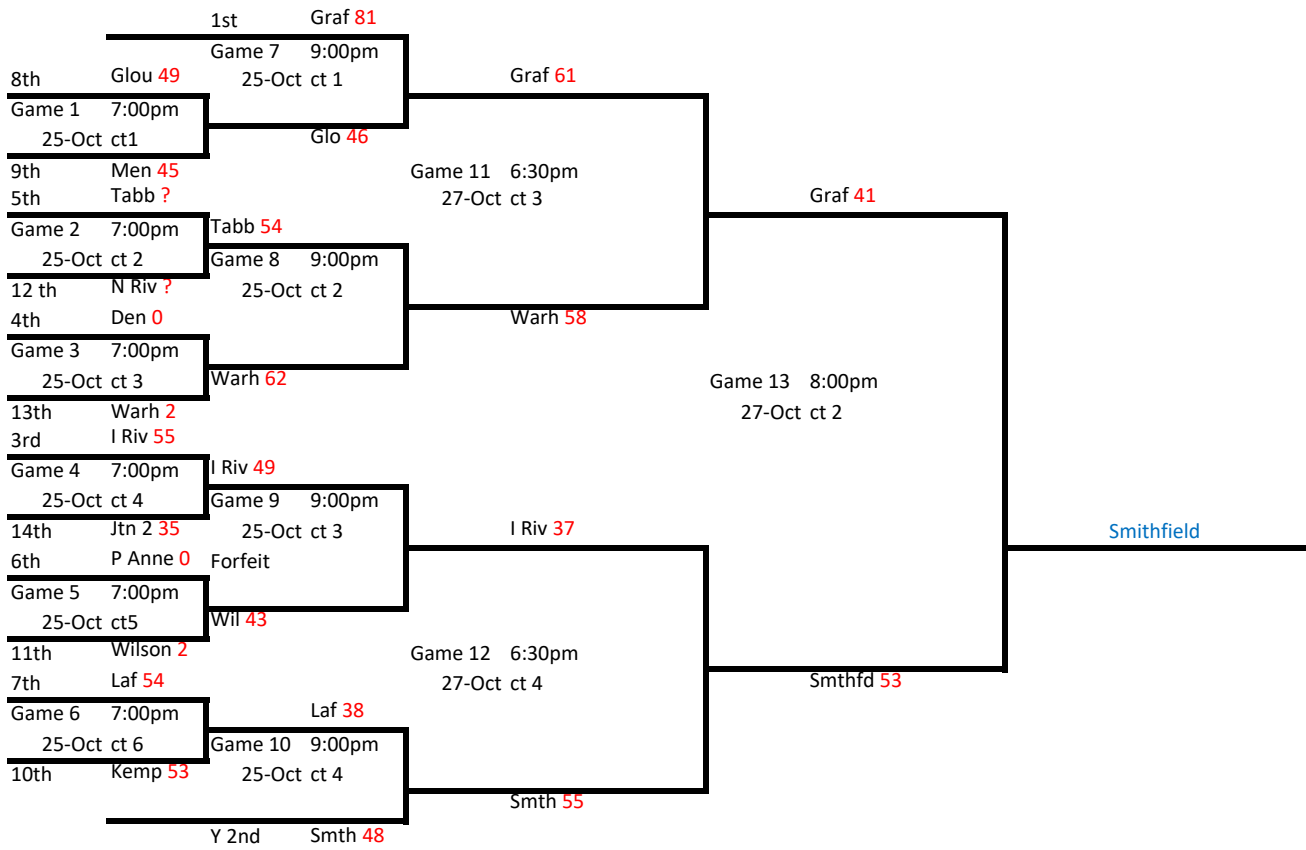

Moore Bracket Play

Young Bracket Play

JV Bracket Play

Schedule Grid

Tuesday									
9/20/2016		2	3	4	5	6	7	8	
6:00pm	Y1-Y14	Y2-Y13	Y3-Y12	Y4-Y11	Y5-Y10	Y6-Y9	Y7-Y8	JVY2-Y7	M1 Jamestown
7:00pm	M1-M11	M12-M10	M2-M9	M3-M8	M4-M7	M5-M6	JVY4-Y5	JVY3-Y6	M2 Deep Crk
8:00pm	Y2-Y11	Y3-Y10	Y4-Y9	Y5-Y8	Y6-Y7	Y1-Y13	Y14-Y12	JVM2-M7	M3 Green Run
9:00pm	M11-M9	M2-M7	M3-M6	M4-M5	M1-M10	M12-M8	JVM4-M5	JVM3-M6	M4 Oscar Smith
Tuesday									
9/27/2016		1	2	3	4	5	6	7	8
6:00pm	M1-M5	M6-M4	M8-M2	M10-M11	M9-M12	M7-M3	JVM1-JVM7	JVM3-M4	M7 Woodside
7:00pm	Y13-Y11	Y14-Y10	Y2-Y9	Y3-Y8	Y4-Y7	Y5-Y6	Y1-Y12	JVM2-M5	M8 Norview
8:00pm	M9-M10	M5-M3	M7-M12	M6-M2	M8-M11	M1-M4	JVY1-Y7	JVY3-Y4	M9 Norcom
9:00pm	Y1-Y11	Y12-Y10	Y13-Y9	Y14-Y8	Y2-Y7	Y3-Y6	Y4-Y5	JVY2-Y5	M10 L Taylor
Tuesday									
10/4/2016		1	2	3	4	5	6	7	8
6:00pm	Y10-Y8	Y11-Y7	Y12-Y6	Y13-Y5	Y14-Y4	Y2-Y3	Y1-Y9	JVM2-M3	Y1 Denbigh
7:00pm	M12-M2	M9-M5	M11-M3	M1-M7	M10-M4	M8-M6	JVY2-Y3	JVY6-Y1	Y2 P Anne
8:00pm	Y1-Y8	Y9-Y7	Y10-Y6	Y11-Y5	Y12-Y4	Y13-Y3	Y14-Y2	JVM6-M1	Y3 Nans River
9:00pm	M1-M6	M7-M5	M8-M4	M9-M3	M10-M2	M11-M12			Y4 Menchville
Tuesday									
10/11/2016		1	2	3	4	5	6	7	8
6:00pm	M4-M2	M5-M12	M1-M3	M6-M11	M7-M10	M8-M9	JVM1-M5	JVM4-M6	Y7 J-Town 2
7:00pm	Y8-Y6	Y9-Y5	Y10-Y4	Y11-Y3	Y12-Y2	Y13-Y14	Y1-Y7	JVM7-M3	Y8 Wilson
8:00pm	M10-M6	M11-M5	M2-M3	M9-M7	M1-M8	M12-M4	JVY1-Y5	JVY4-Y6	Y9 Lafayette
9:00pm	Y9-Y3	Y10-Y2	Y11-Y14	Y12-Y13	Y1-Y6	Y7-Y5	Y8-Y4	JVY7-Y3	Y10 Kempsville
Wednesday									
10/12/16		1	2	3	4	5	6	7	8
6:00pm	JVY1-Y4	JVY5-Y3	JVY6-Y2	JVY7-M7					Y13 Warhill
7:00pm	JVM1-M4	JVM5-M3	JVM6-M2						Y14 Indian River
8:00pm	JVY4-Y2	JVY1-Y3	JVY6-Y7	JVY5-M5					
9:00pm	JVM4-M2	JVM1-M3	JVM6-M7						
Tuesday									
10/18/2016		1	2	3	4	5	6	7	8
6:00pm	Y1-Y5	Y6-Y4	Y7-Y3	Y8-Y2	Y9-Y14	Y10-Y13	Y11-Y12	JVY1-Y2	
7:00pm	M1-M12	M2-M11	M3-M10	M6-M7	M4-M9	M5-M8	JVY5-Y6	JVY4-Y7	
8:00pm	Y4-Y2	Y1-Y3	Y5-Y14	Y6-Y13	Y7-Y12	Y8-Y11	Y9-Y10	JVM1-M2	
9:00pm	M10-M8	M11-M7	M12-M6	M2-M5	M3-M4	M1-M9	JVM5-M6	JVM4-M7	Empty
Thursday									
10/20/2016		1	2	3	4	5	6	7	8
6:00pm	JVM1-Y3	JVM3-Y7	JVM6-Y2	JVM2-Y5					Varsity
7:00pm	JVM4-Y4	JVM5-Y1	JVM7-Y6						Varsity
8:00pm	JVM3-Y4	JVM1-Y7	JVM2-Y2	JVM6-Y5					
9:00pm	JVM7-Y1	JVM4-Y3	JVM5-Y6						
Tuesday									
10/25/2016									
6:00pm	Game 1	Game 2	Game 3	Game 4	Game 1	Game 2	Game 3	Game 4	
7:00pm	Game 1	Game 2	Game 3	Game 4	Game 5	Game 6	Game 5	Game 6	
8:00pm	Game 5	Game 6	Game 7	Game 8	Game 7	Game 8			
9:00pm	Game 7	Game 8	Game 9	Game 10	Game 9	Game 10			
Thursday									
10/27/2016									
6:30pm	Game 9	Game 10	Game 11	Game 12	Game 11	Game 12			
8:00pm	Game 11	Game 13	Game 13						