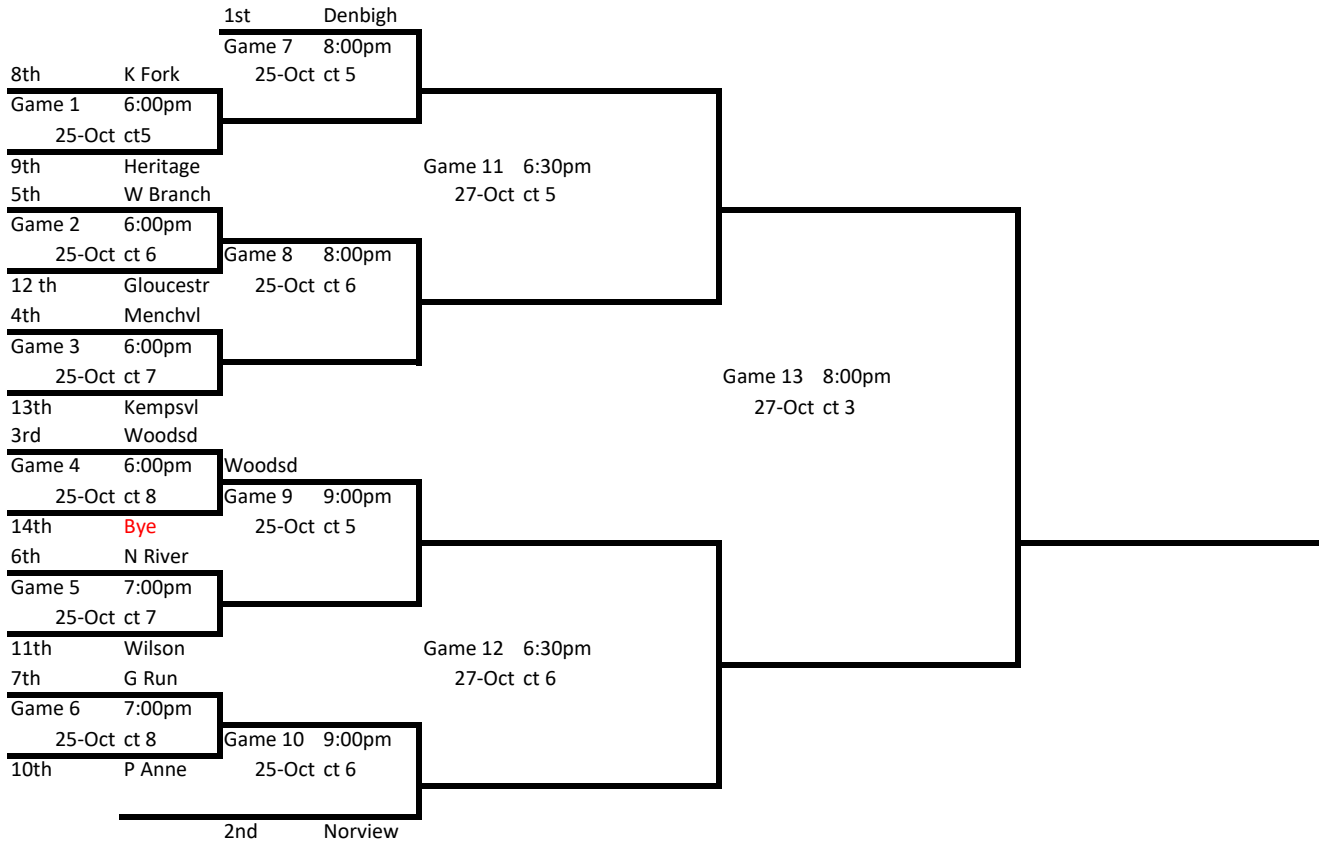

Moore Bracket Play

Young Bracket Play

JV Bracket Play

Schedule Grid

Tuesday									
9/20/2016		2	3	4	5	6	7	8	
6:00pm	Y1-Y14	Y2-Y13	Y3-Y12	Y4-Y11	Y5-Y10	Y6-Y9	Y7-Y8	JVY2-Y7	M1 Jamestown
7:00pm	M1-M11	M12-M10	M2-M9	M3-M8	M4-M7	M5-M6	JVY4-Y5	JVY3-Y6	M2 Deep Crk
8:00pm	Y2-Y11	Y3-Y10	Y4-Y9	Y5-Y8	Y6-Y7	Y1-Y13	Y14-Y12	JVM2-M7	M3 Green Run
9:00pm	M11-M9	M2-M7	M3-M6	M4-M5	M1-M10	M12-M8	JVM4-M5	JVM3-M6	M4 Oscar Smith
Tuesday									
9/27/2016		1	2	3	4	5	6	7	8
6:00pm	M1-M5	M6-M4	M8-M2	M10-M11	M9-M12	M7-M3	JVM1-JVM7	JVM3-M4	M7 Woodside
7:00pm	Y13-Y11	Y14-Y10	Y2-Y9	Y3-Y8	Y4-Y7	Y5-Y6	Y1-Y12	JVM2-M5	M8 Norview
8:00pm	M9-M10	M5-M3	M7-M12	M6-M2	M8-M11	M1-M4	JVY1-Y7	JVY3-Y4	M9 Norcom
9:00pm	Y1-Y11	Y12-Y10	Y13-Y9	Y14-Y8	Y2-Y7	Y3-Y6	Y4-Y5	JVY2-Y5	M10 L Taylor
Tuesday									
10/4/2016		1	2	3	4	5	6	7	8
6:00pm	Y10-Y8	Y11-Y7	Y12-Y6	Y13-Y5	Y14-Y4	Y2-Y3	Y1-Y9	JVM2-M3	Y1 Denbigh
7:00pm	M12-M2	M9-M5	M11-M3	M1-M7	M10-M4	M8-M6	JVY2-Y3	JVY6-Y1	Y2 P Anne
8:00pm	Y1-Y8	Y9-Y7	Y10-Y6	Y11-Y5	Y12-Y4	Y13-Y3	Y14-Y2	JVM6-M1	Y3 Nans River
9:00pm	M1-M6	M7-M5	M8-M4	M9-M3	M10-M2	M11-M12			Y4 Menchville
Tuesday									
10/11/2016		1	2	3	4	5	6	7	8
6:00pm	M4-M2	M5-M12	M1-M3	M6-M11	M7-M10	M8-M9	JVM1-M5	JVM4-M6	Y7 J-Town 2
7:00pm	Y8-Y6	Y9-Y5	Y10-Y4	Y11-Y3	Y12-Y2	Y13-Y14	Y1-Y7	JVM7-M3	Y8 Wilson
8:00pm	M10-M6	M11-M5	M2-M3	M9-M7	M1-M8	M12-M4	JVY1-Y5	JVY4-Y6	Y9 Lafayette
9:00pm	Y9-Y3	Y10-Y2	Y11-Y14	Y12-Y13	Y1-Y6	Y7-Y5	Y8-Y4	JVY7-Y3	Y10 Kempsvlle
Wednesday									
10/12/16		1	2	3	4	5	6	7	8
6:00pm	JVY1-Y4	JVY5-Y3	JVY6-Y2	JVY7-M7					Y11 Grafton
7:00pm	JVM1-M4	JVM5-M3	JVM6-M2						Y12 Tabb
8:00pm	JVY4-Y2	JVY1-Y3	JVY6-Y7	JVY5-M5					Y13 Warhill
9:00pm	JVM4-M2	JVM1-M3	JVM6-M7						Y14 Indian River
Tuesday									
10/18/2016		1	2	3	4	5	6	7	8
6:00pm	Y1-Y5	Y6-Y4	Y7-Y3	Y8-Y2	Y9-Y14	Y10-Y13	Y11-Y12	JVY1-Y2	
7:00pm	M1-M12	M2-M11	M3-M10	M6-M7	M4-M9	M5-M8	JVY5-Y6	JVY4-Y7	
8:00pm	Y4-Y2	Y1-Y3	Y5-Y14	Y6-Y13	Y7-Y12	Y8-Y11	Y9-Y10	JVM1-M2	
9:00pm	M10-M8	M11-M7	M12-M6	M2-M5	M3-M4	M1-M9	JVM5-M6	JVM4-M7	Empty
Thursday									
10/20/2016		1	2	3	4	5	6	7	8
6:00pm	JVM1-Y3	JVM3-Y7	JVM6-Y2	JVM2-Y5					JV
7:00pm	JVM4-Y4	JVM5-Y1	JVM7-Y6						Varsity
8:00pm	JVM3-Y4	JVM1-Y7	JVM2-Y2	JVM6-Y5					Varsity
9:00pm	JVM7-Y1	JVM4-Y3	JVM5-Y6						
Tuesday									
10/25/2016									
6:00pm	Game 1	Game 2	Game 3	Game 4	Game 1	Game 2	Game 3	Game 4	
7:00pm	Game 1	Game 2	Game 3	Game 4	Game 5	Game 6	Game 5	Game 6	
8:00pm	Game 5	Game 6	Game 7	Game 8	Game 7	Game 8			
9:00pm	Game 7	Game 8	Game 9	Game 10	Game 9	Game 10			
Thursday									
10/27/2016									
6:30pm	Game 9	Game 10	Game 11	Game 12	Game 11	Game 12			
8:00pm	Game 11	Game 13	Game 13						