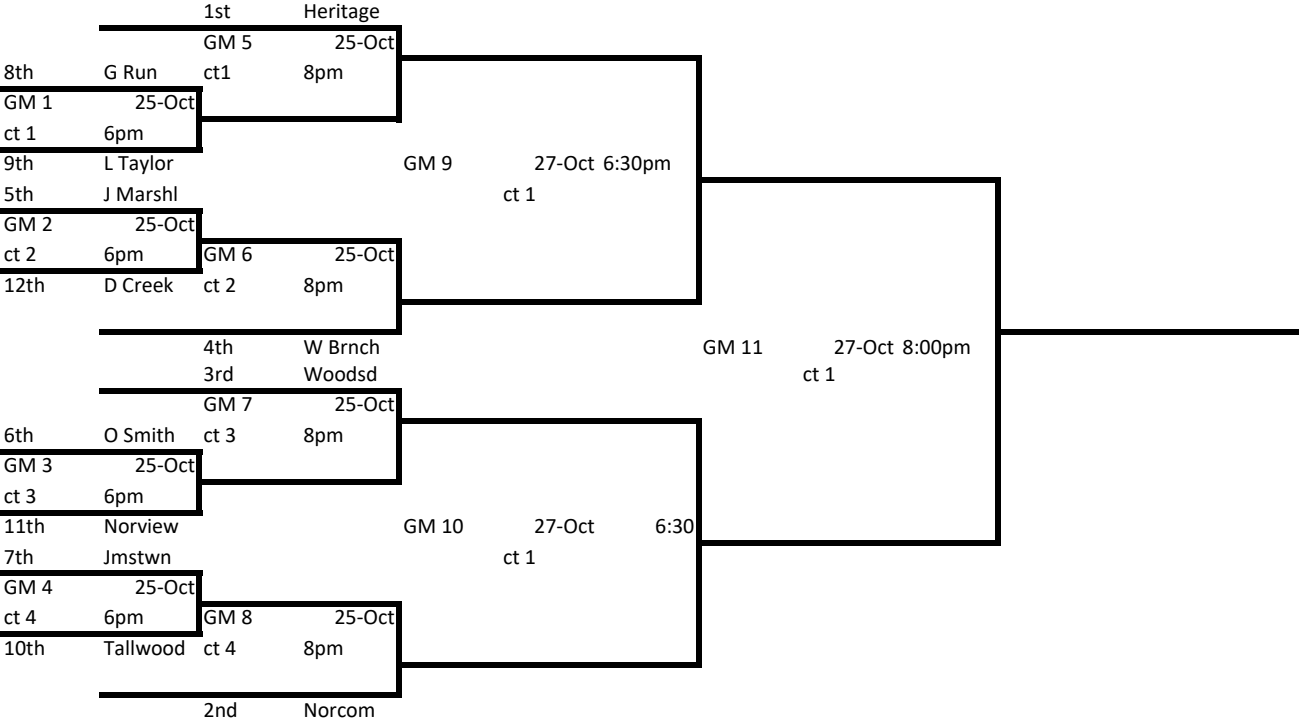

Moore Bracket Play

Young Bracket Play

JV Bracket Play

Schedule Grid

Tuesday									
9/20/2016		2	3	4	5	6	7	8	
6:00pm	Y1-Y14	Y2-Y13	Y3-Y12	Y4-Y11	Y5-Y10	Y6-Y9	Y7-Y8	JVY2-Y7	M1 Jamestown
7:00pm	M1-M11	M12-M10	M2-M9	M3-M8	M4-M7	M5-M6	JVY4-Y5	JVY3-Y6	M2 Deep Crk
8:00pm	Y2-Y11	Y3-Y10	Y4-Y9	Y5-Y8	Y6-Y7	Y1-Y13	Y14-Y12	JVM2-M7	M3 Green Run
9:00pm	M11-M9	M2-M7	M3-M6	M4-M5	M1-M10	M12-M8	JVM4-M5	JVM3-M6	M4 Oscar Smith
Tuesday									
9/27/2016		1	2	3	4	5	6	7	8
6:00pm	M1-M5	M6-M4	M8-M2	M10-M11	M9-M12	M7-M3	JVM1-JVM7	JVM3-M4	M7 Woodside
7:00pm	Y13-Y11	Y14-Y10	Y2-Y9	Y3-Y8	Y4-Y7	Y5-Y6	Y1-Y12	JVM2-M5	M8 Norview
8:00pm	M9-M10	M5-M3	M7-M12	M6-M2	M8-M11	M1-M4	JVY1-Y7	JVY3-Y4	M9 Norcom
9:00pm	Y1-Y11	Y12-Y10	Y13-Y9	Y14-Y8	Y2-Y7	Y3-Y6	Y4-Y5	JVY2-Y5	M10 L Taylor
Tuesday									
10/4/2016		1	2	3	4	5	6	7	8
6:00pm	Y10-Y8	Y11-Y7	Y12-Y6	Y13-Y5	Y14-Y4	Y2-Y3	Y1-Y9	JVM2-M3	Y1 Denbigh
7:00pm	M12-M2	M9-M5	M11-M3	M1-M7	M10-M4	M8-M6	JVY2-Y3	JVY6-Y1	Y2 P Anne
8:00pm	Y1-Y8	Y9-Y7	Y10-Y6	Y11-Y5	Y12-Y4	Y13-Y3	Y14-Y2	JVM6-M1	Y3 Nans River
9:00pm	M1-M6	M7-M5	M8-M4	M9-M3	M10-M2	M11-M12			Y4 Menchville
Tuesday									
10/11/2016		1	2	3	4	5	6	7	8
6:00pm	M4-M2	M5-M12	M1-M3	M6-M11	M7-M10	M8-M9	JVM1-M5	JVM4-M6	Y7 J-Town 2
7:00pm	Y8-Y6	Y9-Y5	Y10-Y4	Y11-Y3	Y12-Y2	Y13-Y14	Y1-Y7	JVM7-M3	Y8 Wilson
8:00pm	M10-M6	M11-M5	M2-M3	M9-M7	M1-M8	M12-M4	JVY1-Y5	JVY4-Y6	Y9 Lafayette
9:00pm	Y9-Y3	Y10-Y2	Y11-Y14	Y12-Y13	Y1-Y6	Y7-Y5	Y8-Y4	JVY7-Y3	Y10 Kempsvlle
Wednesday									
10/12/16		1	2	3	4	5	6	7	8
6:00pm	JVY1-Y4	JVY5-Y3	JVY6-Y2	JVY7-M7					Y11 Grafton
7:00pm	JVM1-M4	JVM5-M3	JVM6-M2						Y12 Tabb
8:00pm	JVY4-Y2	JVY1-Y3	JVY6-Y7	JVY5-M5					Y13 Warhill
9:00pm	JVM4-M2	JVM1-M3	JVM6-M7						Y14 Indian River
Tuesday									
10/18/2016		1	2	3	4	5	6	7	8
6:00pm	Y1-Y5	Y6-Y4	Y7-Y3	Y8-Y2	Y9-Y14	Y10-Y13	Y11-Y12	JVY1-Y2	
7:00pm	M1-M12	M2-M11	M3-M10	M6-M7	M4-M9	M5-M8	JVY5-Y6	JVY4-Y7	
8:00pm	Y4-Y2	Y1-Y3	Y5-Y14	Y6-Y13	Y7-Y12	Y8-Y11	Y9-Y10	JVM1-M2	
9:00pm	M10-M8	M11-M7	M12-M6	M2-M5	M3-M4	M1-M9	JVM5-M6	JVM4-M7	Empty
Thursday									
10/20/2016		1	2	3	4	5	6	7	8
6:00pm	JVM1-Y3	JVM3-Y7	JVM6-Y2	JVM2-Y5					JV
7:00pm	JVM4-Y4	JVM5-Y1	JVM7-Y6						Varsity
8:00pm	JVM3-Y4	JVM1-Y7	JVM2-Y2	JVM6-Y5					Varsity
9:00pm	JVM7-Y1	JVM4-Y3	JVM5-Y6						
Tuesday									
10/25/2016									
6:00pm	Game 1	Game 2	Game 3	Game 4	Game 1	Game 2	Game 3	Game 4	
7:00pm	Game 1	Game 2	Game 3	Game 4	Game 5	Game 6	Game 5	Game 6	
8:00pm	Game 5	Game 6	Game 7	Game 8	Game 7	Game 8			
9:00pm	Game 7	Game 8	Game 9	Game 10	Game 9	Game 10			
Thursday									
10/27/2016									
6:30pm	Game 9	Game 10	Game 11	Game 12	Game 11	Game 12			
8:00pm	Game 11	Game 13	Game 13						