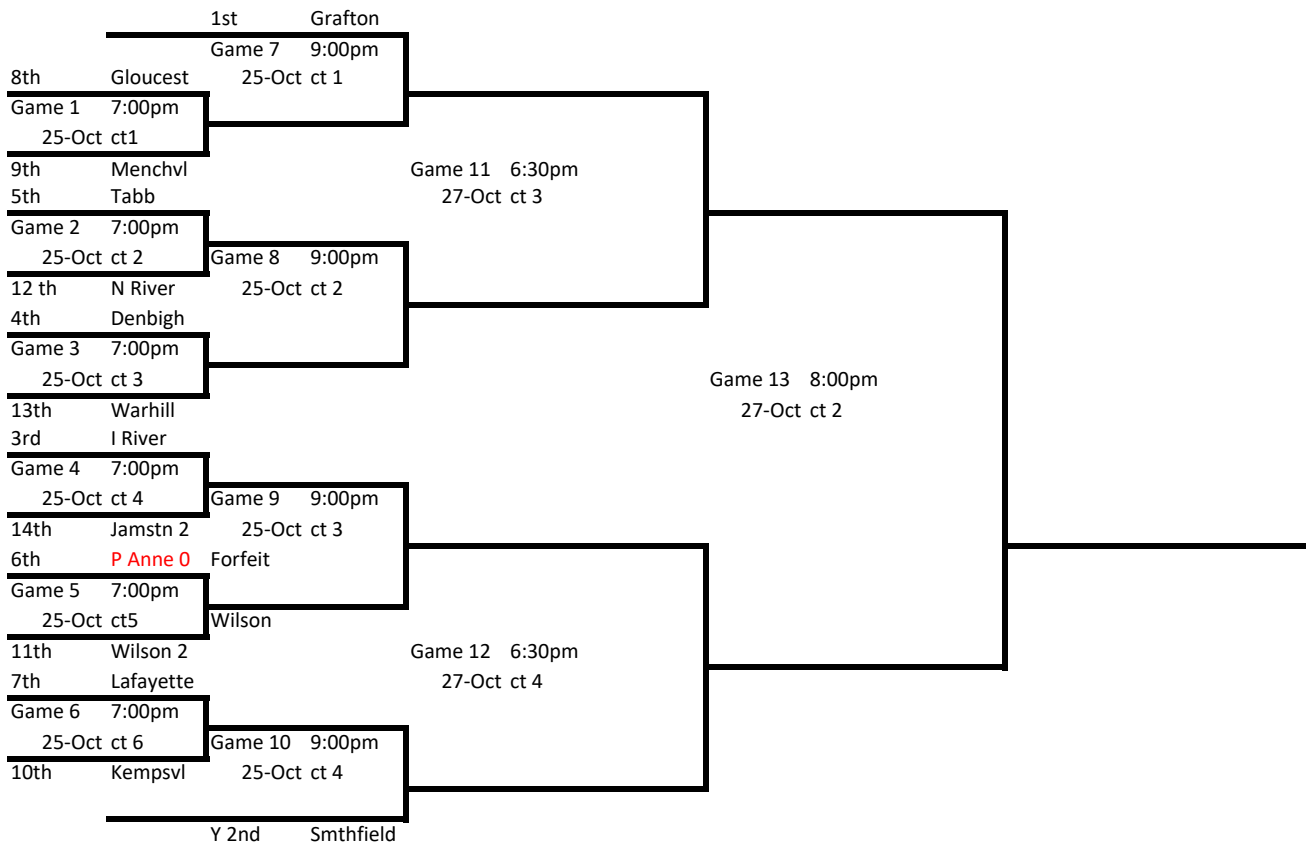

Moore Bracket Play

Young Bracket Play

JV Bracket Play

Schedule Grid

Tuesday									
9/20/2016		2	3	4	5	6	7	8	
6:00pm	Y1-Y14	Y2-Y13	Y3-Y12	Y4-Y11	Y5-Y10	Y6-Y9	Y7-Y8	JVY2-Y7	M1 Jamestown
7:00pm	M1-M11	M12-M10	M2-M9	M3-M8	M4-M7	M5-M6	JVY4-Y5	JVY3-Y6	M2 Deep Crk
8:00pm	Y2-Y11	Y3-Y10	Y4-Y9	Y5-Y8	Y6-Y7	Y1-Y13	Y14-Y12	JVM2-M7	M3 Green Run
9:00pm	M11-M9	M2-M7	M3-M6	M4-M5	M1-M10	M12-M8	JVM4-M5	JVM3-M6	M4 Oscar Smith
Tuesday									
9/27/2016		1	2	3	4	5	6	7	8
6:00pm	M1-M5	M6-M4	M8-M2	M10-M11	M9-M12	M7-M3	JVM1-JVM7	JVM3-M4	M7 Woodside
7:00pm	Y13-Y11	Y14-Y10	Y2-Y9	Y3-Y8	Y4-Y7	Y5-Y6	Y1-Y12	JVM2-M5	M8 Norview
8:00pm	M9-M10	M5-M3	M7-M12	M6-M2	M8-M11	M1-M4	JVY1-Y7	JVY3-Y4	M9 Norcom
9:00pm	Y1-Y11	Y12-Y10	Y13-Y9	Y14-Y8	Y2-Y7	Y3-Y6	Y4-Y5	JVY2-Y5	M10 L Taylor
Tuesday									
10/4/2016		1	2	3	4	5	6	7	8
6:00pm	Y10-Y8	Y11-Y7	Y12-Y6	Y13-Y5	Y14-Y4	Y2-Y3	Y1-Y9	JVM2-M3	Y1 Denbigh
7:00pm	M12-M2	M9-M5	M11-M3	M1-M7	M10-M4	M8-M6	JVY2-Y3	JVY6-Y1	Y2 P Anne
8:00pm	Y1-Y8	Y9-Y7	Y10-Y6	Y11-Y5	Y12-Y4	Y13-Y3	Y14-Y2	JVM6-M1	Y3 Nans River
9:00pm	M1-M6	M7-M5	M8-M4	M9-M3	M10-M2	M11-M12			Y4 Menchville
Tuesday									
10/11/2016		1	2	3	4	5	6	7	8
6:00pm	M4-M2	M5-M12	M1-M3	M6-M11	M7-M10	M8-M9	JVM1-M5	JVM4-M6	Y7 J-Town 2
7:00pm	Y8-Y6	Y9-Y5	Y10-Y4	Y11-Y3	Y12-Y2	Y13-Y14	Y1-Y7	JVM7-M3	Y8 Wilson
8:00pm	M10-M6	M11-M5	M2-M3	M9-M7	M1-M8	M12-M4	JVY1-Y5	JVY4-Y6	Y9 Lafayette
9:00pm	Y9-Y3	Y10-Y2	Y11-Y14	Y12-Y13	Y1-Y6	Y7-Y5	Y8-Y4	JVY7-Y3	Y10 Kempsvlle
Wednesday									
10/12/16		1	2	3	4	5	6	7	8
6:00pm	JVY1-Y4	JVY5-Y3	JVY6-Y2	JVY7-M7					Y11 Grafton
7:00pm	JVM1-M4	JVM5-M3	JVM6-M2						Y12 Tabb
8:00pm	JVY4-Y2	JVY1-Y3	JVY6-Y7	JVY5-M5					Y13 Warhill
9:00pm	JVM4-M2	JVM1-M3	JVM6-M7						Y14 Indian River
Tuesday									
10/18/2016		1	2	3	4	5	6	7	8
6:00pm	Y1-Y5	Y6-Y4	Y7-Y3	Y8-Y2	Y9-Y14	Y10-Y13	Y11-Y12	JVY1-Y2	
7:00pm	M1-M12	M2-M11	M3-M10	M6-M7	M4-M9	M5-M8	JVY5-Y6	JVY4-Y7	
8:00pm	Y4-Y2	Y1-Y3	Y5-Y14	Y6-Y13	Y7-Y12	Y8-Y11	Y9-Y10	JVM1-M2	
9:00pm	M10-M8	M11-M7	M12-M6	M2-M5	M3-M4	M1-M9	JVM5-M6	JVM4-M7	Empty
Thursday									
10/20/2016		1	2	3	4	5	6	7	8
6:00pm	JVM1-Y3	JVM3-Y7	JVM6-Y2	JVM2-Y5					JV
7:00pm	JVM4-Y4	JVM5-Y1	JVM7-Y6						Varsity
8:00pm	JVM3-Y4	JVM1-Y7	JVM2-Y2	JVM6-Y5					Varsity
9:00pm	JVM7-Y1	JVM4-Y3	JVM5-Y6						
Tuesday									
10/25/2016									
6:00pm	Game 1	Game 2	Game 3	Game 4	Game 1	Game 2	Game 3	Game 4	
7:00pm	Game 1	Game 2	Game 3	Game 4	Game 5	Game 6	Game 5	Game 6	
8:00pm	Game 5	Game 6	Game 7	Game 8	Game 7	Game 8			
9:00pm	Game 7	Game 8	Game 9	Game 10	Game 9	Game 10			
Thursday									
10/27/2016									
6:30pm	Game 9	Game 10	Game 11	Game 12	Game 11	Game 12			
8:00pm	Game 11	Game 13	Game 13						