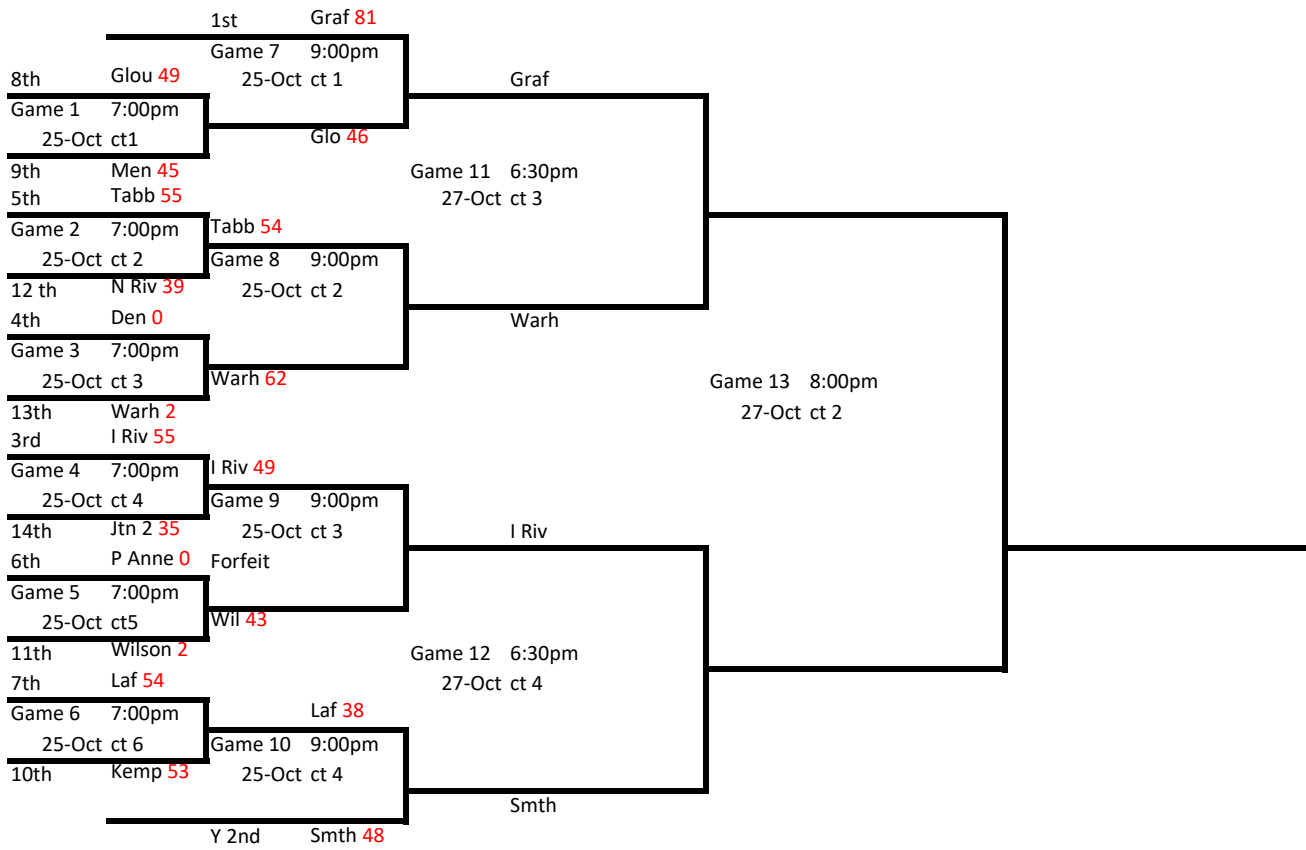

Moore Bracket Play

Young Bracket Play

JV Bracket Play

Schedule Grid

Tuesday									
9/20/2016		2	3	4	5	6	7	8	
6:00pm	Y1-Y14	Y2-Y13	Y3-Y12	Y4-Y11	Y5-Y10	Y6-Y9	Y7-Y8	JVY2-Y7	M1 Jamestown
7:00pm	M1-M11	M12-M10	M2-M9	M3-M8	M4-M7	M5-M6	JVY4-Y5	JVY3-Y6	M2 Deep Crk
8:00pm	Y2-Y11	Y3-Y10	Y4-Y9	Y5-Y8	Y6-Y7	Y1-Y13	Y14-Y12	JVM2-M7	M3 Green Run
9:00pm	M11-M9	M2-M7	M3-M6	M4-M5	M1-M10	M12-M8	JVM4-M5	JVM3-M6	M4 Oscar Smith
Tuesday									
9/27/2016		1	2	3	4	5	6	7	8
6:00pm	M1-M5	M6-M4	M8-M2	M10-M11	M9-M12	M7-M3	JVM1-JVM7	JVM3-M4	M7 Woodside
7:00pm	Y13-Y11	Y14-Y10	Y2-Y9	Y3-Y8	Y4-Y7	Y5-Y6	Y1-Y12	JVM2-M5	M8 Norview
8:00pm	M9-M10	M5-M3	M7-M12	M6-M2	M8-M11	M1-M4	JVY1-Y7	JVY3-Y4	M9 Norcom
9:00pm	Y1-Y11	Y12-Y10	Y13-Y9	Y14-Y8	Y2-Y7	Y3-Y6	Y4-Y5	JVY2-Y5	M10 L Taylor
Tuesday									
10/4/2016		1	2	3	4	5	6	7	8
6:00pm	Y10-Y8	Y11-Y7	Y12-Y6	Y13-Y5	Y14-Y4	Y2-Y3	Y1-Y9	JVM2-M3	Y1 Denbigh
7:00pm	M12-M2	M9-M5	M11-M3	M1-M7	M10-M4	M8-M6	JVY2-Y3	JVY6-Y1	Y2 P Anne
8:00pm	Y1-Y8	Y9-Y7	Y10-Y6	Y11-Y5	Y12-Y4	Y13-Y3	Y14-Y2	JVM6-M1	Y3 Nans River
9:00pm	M1-M6	M7-M5	M8-M4	M9-M3	M10-M2	M11-M12			Y4 Menchville
Tuesday									
10/11/2016		1	2	3	4	5	6	7	8
6:00pm	M4-M2	M5-M12	M1-M3	M6-M11	M7-M10	M8-M9	JVM1-M5	JVM4-M6	Y7 J-Town 2
7:00pm	Y8-Y6	Y9-Y5	Y10-Y4	Y11-Y3	Y12-Y2	Y13-Y14	Y1-Y7	JVM7-M3	Y8 Wilson
8:00pm	M10-M6	M11-M5	M2-M3	M9-M7	M1-M8	M12-M4	JVY1-Y5	JVY4-Y6	Y9 Lafayette
9:00pm	Y9-Y3	Y10-Y2	Y11-Y14	Y12-Y13	Y1-Y6	Y7-Y5	Y8-Y4	JVY7-Y3	Y10 Kempsville
Wednesday									
10/12/16		1	2	3	4	5	6	7	8
6:00pm	JVY1-Y4	JVY5-Y3	JVY6-Y2	JVY7-M7					Y13 Warhill
7:00pm	JVM1-M4	JVM5-M3	JVM6-M2						Y14 Indian River
8:00pm	JVY4-Y2	JVY1-Y3	JVY6-Y7	JVY5-M5					
9:00pm	JVM4-M2	JVM1-M3	JVM6-M7						
Tuesday									
10/18/2016		1	2	3	4	5	6	7	8
6:00pm	Y1-Y5	Y6-Y4	Y7-Y3	Y8-Y2	Y9-Y14	Y10-Y13	Y11-Y12	JVY1-Y2	
7:00pm	M1-M12	M2-M11	M3-M10	M6-M7	M4-M9	M5-M8	JVY5-Y6	JVY4-Y7	
8:00pm	Y4-Y2	Y1-Y3	Y5-Y14	Y6-Y13	Y7-Y12	Y8-Y11	Y9-Y10	JVM1-M2	
9:00pm	M10-M8	M11-M7	M12-M6	M2-M5	M3-M4	M1-M9	JVM5-M6	JVM4-M7	Empty
Thursday									
10/20/2016		1	2	3	4	5	6	7	8
6:00pm	JVM1-Y3	JVM3-Y7	JVM6-Y2	JVM2-Y5					Varsity
7:00pm	JVM4-Y4	JVM5-Y1	JVM7-Y6						Varsity
8:00pm	JVM3-Y4	JVM1-Y7	JVM2-Y2	JVM6-Y5					
9:00pm	JVM7-Y1	JVM4-Y3	JVM5-Y6						
Tuesday									
10/25/2016									
6:00pm	Game 1	Game 2	Game 3	Game 4	Game 1	Game 2	Game 3	Game 4	
7:00pm	Game 1	Game 2	Game 3	Game 4	Game 5	Game 6	Game 5	Game 6	
8:00pm	Game 5	Game 6	Game 7	Game 8	Game 7	Game 8			
9:00pm	Game 7	Game 8	Game 9	Game 10	Game 9	Game 10			
Thursday									
10/27/2016									
6:30pm	Game 9	Game 10	Game 11	Game 12	Game 11	Game 12			
8:00pm	Game 11	Game 13	Game 13						