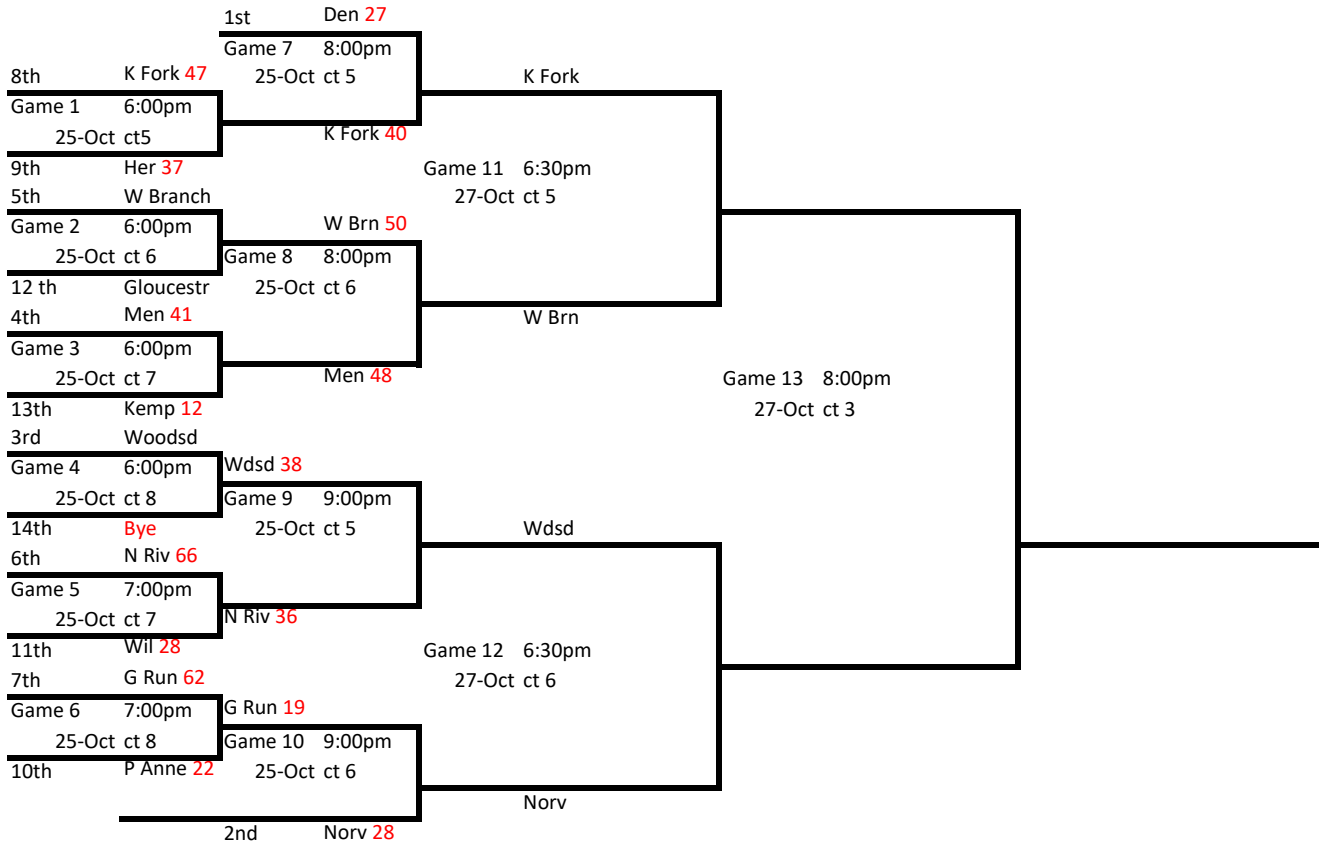

Moore Bracket Play

Young Bracket Play

JV Bracket Play

Schedule Grid

Tuesday									
9/20/2016		2	3	4	5	6	7	8	
6:00pm	Y1-Y14	Y2-Y13	Y3-Y12	Y4-Y11	Y5-Y10	Y6-Y9	Y7-Y8	JVY2-Y7	M1 Jamestown
7:00pm	M1-M11	M12-M10	M2-M9	M3-M8	M4-M7	M5-M6	JVY4-Y5	JVY3-Y6	M2 Deep Crk
8:00pm	Y2-Y11	Y3-Y10	Y4-Y9	Y5-Y8	Y6-Y7	Y1-Y13	Y14-Y12	JVM2-M7	M3 Green Run
9:00pm	M11-M9	M2-M7	M3-M6	M4-M5	M1-M10	M12-M8	JVM4-M5	JVM3-M6	M4 Oscar Smith
Tuesday									
9/27/2016		1	2	3	4	5	6	7	8
6:00pm	M1-M5	M6-M4	M8-M2	M10-M11	M9-M12	M7-M3	JVM1-JVM7	JVM3-M4	M7 Woodside
7:00pm	Y13-Y11	Y14-Y10	Y2-Y9	Y3-Y8	Y4-Y7	Y5-Y6	Y1-Y12	JVM2-M5	M8 Norview
8:00pm	M9-M10	M5-M3	M7-M12	M6-M2	M8-M11	M1-M4	JVY1-Y7	JVY3-Y4	M9 Norcom
9:00pm	Y1-Y11	Y12-Y10	Y13-Y9	Y14-Y8	Y2-Y7	Y3-Y6	Y4-Y5	JVY2-Y5	M10 L Taylor
Tuesday									
10/4/2016		1	2	3	4	5	6	7	8
6:00pm	Y10-Y8	Y11-Y7	Y12-Y6	Y13-Y5	Y14-Y4	Y2-Y3	Y1-Y9	JVM2-M3	Y1 Denbigh
7:00pm	M12-M2	M9-M5	M11-M3	M1-M7	M10-M4	M8-M6	JVY2-Y3	JVY6-Y1	Y2 P Anne
8:00pm	Y1-Y8	Y9-Y7	Y10-Y6	Y11-Y5	Y12-Y4	Y13-Y3	Y14-Y2	JVM6-M1	Y3 Nans River
9:00pm	M1-M6	M7-M5	M8-M4	M9-M3	M10-M2	M11-M12			Y4 Menchville
Tuesday									
10/11/2016		1	2	3	4	5	6	7	8
6:00pm	M4-M2	M5-M12	M1-M3	M6-M11	M7-M10	M8-M9	JVM1-M5	JVM4-M6	Y7 J-Town 2
7:00pm	Y8-Y6	Y9-Y5	Y10-Y4	Y11-Y3	Y12-Y2	Y13-Y14	Y1-Y7	JVM7-M3	Y8 Wilson
8:00pm	M10-M6	M11-M5	M2-M3	M9-M7	M1-M8	M12-M4	JVY1-Y5	JVY4-Y6	Y9 Lafayette
9:00pm	Y9-Y3	Y10-Y2	Y11-Y14	Y12-Y13	Y1-Y6	Y7-Y5	Y8-Y4	JVY7-Y3	Y10 Kempsville
Wednesday									
10/12/16		1	2	3	4	5	6	7	8
6:00pm	JVY1-Y4	JVY5-Y3	JVY6-Y2	JVY7-M7					Y13 Warhill
7:00pm	JVM1-M4	JVM5-M3	JVM6-M2						Y14 Indian River
8:00pm	JVY4-Y2	JVY1-Y3	JVY6-Y7	JVY5-M5					
9:00pm	JVM4-M2	JVM1-M3	JVM6-M7						
Tuesday									
10/18/2016		1	2	3	4	5	6	7	8
6:00pm	Y1-Y5	Y6-Y4	Y7-Y3	Y8-Y2	Y9-Y14	Y10-Y13	Y11-Y12	JVY1-Y2	
7:00pm	M1-M12	M2-M11	M3-M10	M6-M7	M4-M9	M5-M8	JVY5-Y6	JVY4-Y7	
8:00pm	Y4-Y2	Y1-Y3	Y5-Y14	Y6-Y13	Y7-Y12	Y8-Y11	Y9-Y10	JVM1-M2	
9:00pm	M10-M8	M11-M7	M12-M6	M2-M5	M3-M4	M1-M9	JVM5-M6	JVM4-M7	Empty
Thursday									
10/20/2016		1	2	3	4	5	6	7	8
6:00pm	JVM1-Y3	JVM3-Y7	JVM6-Y2	JVM2-Y5					Varsity
7:00pm	JVM4-Y4	JVM5-Y1	JVM7-Y6						Varsity
8:00pm	JVM3-Y4	JVM1-Y7	JVM2-Y2	JVM6-Y5					
9:00pm	JVM7-Y1	JVM4-Y3	JVM5-Y6						
Tuesday									
10/25/2016									
6:00pm	Game 1	Game 2	Game 3	Game 4	Game 1	Game 2	Game 3	Game 4	
7:00pm	Game 1	Game 2	Game 3	Game 4	Game 5	Game 6	Game 5	Game 6	
8:00pm	Game 5	Game 6	Game 7	Game 8	Game 7	Game 8			
9:00pm	Game 7	Game 8	Game 9	Game 10	Game 9	Game 10			
Thursday									
10/27/2016									
6:30pm	Game 9	Game 10	Game 11	Game 12	Game 11	Game 12			
8:00pm	Game 11	Game 13	Game 13						