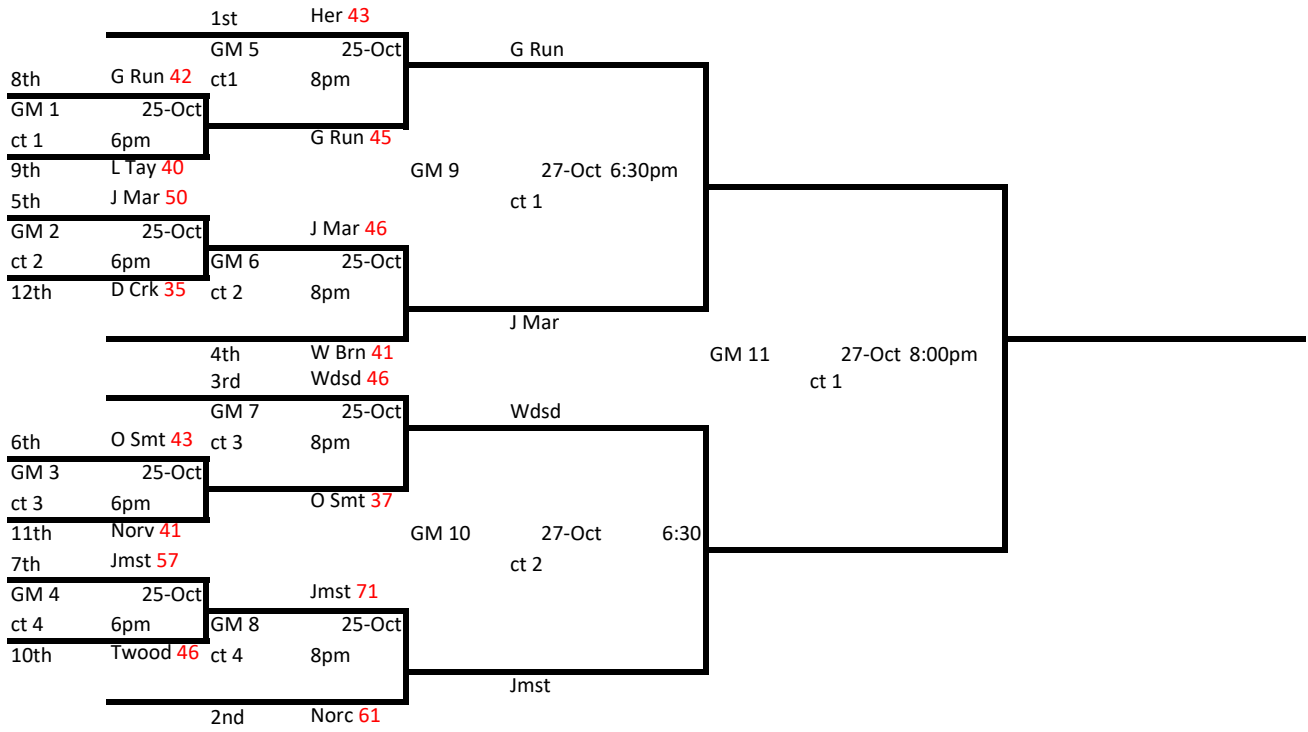

Moore Bracket Play

Young Bracket Play

JV Bracket Play

Schedule Grid

Tuesday									
9/20/2016		2	3	4	5	6	7	8	
6:00pm	Y1-Y14	Y2-Y13	Y3-Y12	Y4-Y11	Y5-Y10	Y6-Y9	Y7-Y8	JVY2-Y7	M1 Jamestown
7:00pm	M1-M11	M12-M10	M2-M9	M3-M8	M4-M7	M5-M6	JVY4-Y5	JVY3-Y6	M2 Deep Crk
8:00pm	Y2-Y11	Y3-Y10	Y4-Y9	Y5-Y8	Y6-Y7	Y1-Y13	Y14-Y12	JVM2-M7	M3 Green Run
9:00pm	M11-M9	M2-M7	M3-M6	M4-M5	M1-M10	M12-M8	JVM4-M5	JVM3-M6	M4 Oscar Smith
Tuesday									
9/27/2016		1	2	3	4	5	6	7	8
6:00pm	M1-M5	M6-M4	M8-M2	M10-M11	M9-M12	M7-M3	JVM1-JVM7	JVM3-M4	M7 Woodside
7:00pm	Y13-Y11	Y14-Y10	Y2-Y9	Y3-Y8	Y4-Y7	Y5-Y6	Y1-Y12	JVM2-M5	M8 Norview
8:00pm	M9-M10	M5-M3	M7-M12	M6-M2	M8-M11	M1-M4	JVY1-Y7	JVY3-Y4	M9 Norcom
9:00pm	Y1-Y11	Y12-Y10	Y13-Y9	Y14-Y8	Y2-Y7	Y3-Y6	Y4-Y5	JVY2-Y5	M10 L Taylor
Tuesday									
10/4/2016		1	2	3	4	5	6	7	8
6:00pm	Y10-Y8	Y11-Y7	Y12-Y6	Y13-Y5	Y14-Y4	Y2-Y3	Y1-Y9	JVM2-M3	Y1 Denbigh
7:00pm	M12-M2	M9-M5	M11-M3	M1-M7	M10-M4	M8-M6	JVY2-Y3	JVY6-Y1	Y2 P Anne
8:00pm	Y1-Y8	Y9-Y7	Y10-Y6	Y11-Y5	Y12-Y4	Y13-Y3	Y14-Y2	JVM6-M1	Y3 Nans River
9:00pm	M1-M6	M7-M5	M8-M4	M9-M3	M10-M2	M11-M12			Y4 Menchville
Tuesday									
10/11/2016		1	2	3	4	5	6	7	8
6:00pm	M4-M2	M5-M12	M1-M3	M6-M11	M7-M10	M8-M9	JVM1-M5	JVM4-M6	Y7 J-Town 2
7:00pm	Y8-Y6	Y9-Y5	Y10-Y4	Y11-Y3	Y12-Y2	Y13-Y14	Y1-Y7	JVM7-M3	Y8 Wilson
8:00pm	M10-M6	M11-M5	M2-M3	M9-M7	M1-M8	M12-M4	JVY1-Y5	JVY4-Y6	Y9 Lafayette
9:00pm	Y9-Y3	Y10-Y2	Y11-Y14	Y12-Y13	Y1-Y6	Y7-Y5	Y8-Y4	JVY7-Y3	Y10 Kempsville
Wednesday									
10/12/16		1	2	3	4	5	6	7	8
6:00pm	JVY1-Y4	JVY5-Y3	JVY6-Y2	JVY7-M7					Y13 Warhill
7:00pm	JVM1-M4	JVM5-M3	JVM6-M2						Y14 Indian River
8:00pm	JVY4-Y2	JVY1-Y3	JVY6-Y7	JVY5-M5					
9:00pm	JVM4-M2	JVM1-M3	JVM6-M7						
Tuesday									
10/18/2016		1	2	3	4	5	6	7	8
6:00pm	Y1-Y5	Y6-Y4	Y7-Y3	Y8-Y2	Y9-Y14	Y10-Y13	Y11-Y12	JVY1-Y2	
7:00pm	M1-M12	M2-M11	M3-M10	M6-M7	M4-M9	M5-M8	JVY5-Y6	JVY4-Y7	
8:00pm	Y4-Y2	Y1-Y3	Y5-Y14	Y6-Y13	Y7-Y12	Y8-Y11	Y9-Y10	JVM1-M2	
9:00pm	M10-M8	M11-M7	M12-M6	M2-M5	M3-M4	M1-M9	JVM5-M6	JVM4-M7	Empty
Thursday									
10/20/2016		1	2	3	4	5	6	7	8
6:00pm	JVM1-Y3	JVM3-Y7	JVM6-Y2	JVM2-Y5					Varsity
7:00pm	JVM4-Y4	JVM5-Y1	JVM7-Y6						Varsity
8:00pm	JVM3-Y4	JVM1-Y7	JVM2-Y2	JVM6-Y5					
9:00pm	JVM7-Y1	JVM4-Y3	JVM5-Y6						
Tuesday									
10/25/2016									
6:00pm	Game 1	Game 2	Game 3	Game 4	Game 1	Game 2	Game 3	Game 4	
7:00pm	Game 1	Game 2	Game 3	Game 4	Game 5	Game 6	Game 5	Game 6	
8:00pm	Game 5	Game 6	Game 7	Game 8	Game 7	Game 8			
9:00pm	Game 7	Game 8	Game 9	Game 10	Game 9	Game 10			
Thursday									
10/27/2016									
6:30pm	Game 9	Game 10	Game 11	Game 12	Game 11	Game 12			
8:00pm	Game 11	Game 13	Game 13						